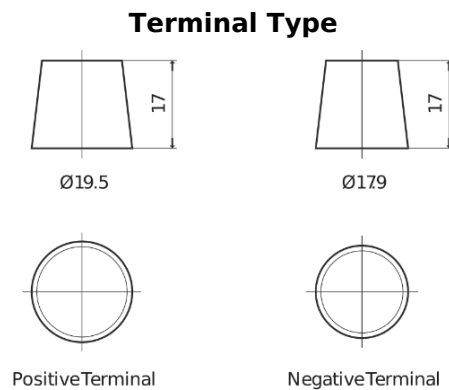

Product overview

Batteries for Trucks, Buses, Construction, Agriculture

EndurancePRO EFB EX1803

Part number	EX1803
Technology	EFB
EAN/GTIN	3661024036696
Voltage	12 V
Capacity	180.0 Ah
CCA	1000 A
Length	513 mm
Width	223 mm
Height	223 mm
Box size	D05
Polarity	ETN 3
Terminal Type	EN taper post
Hold Down	B0
Weights (subject of variation)	46.10 kg