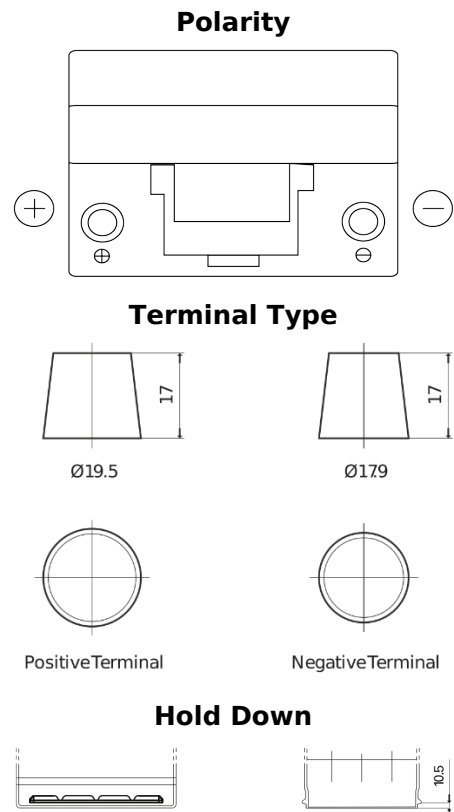

Product overview

Batteries for Cars

Technica TB955

| | |
|--------------------------------|---------------|
| Part number | TB955 |
| Technology | Flooded |
| EAN/GTIN | 3661024054461 |
| Voltage | 12 V |
| Capacity | 95 Ah |
| CCA | 760 A |
| Length | 306 mm |
| Width | 173 mm |
| Height | 222 mm |
| Box size | D31 |
| Polarity | ETN 1 |
| Terminal Type | EN taper post |
| Hold Down | Korean B1 |
| Weights (subject of variation) | 20.60 kg |