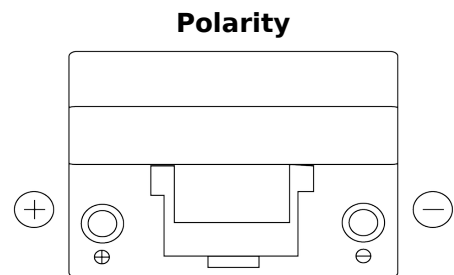

Product overview

Batteries for Cars

Power DB955

| | |
|--------------------------------|---------------|
| Part number | DB955 |
| Technology | Flooded |
| EAN/GTIN | 3661024024464 |
| Voltage | 12 V |
| Capacity | 95 Ah |
| CCA | 760 A |
| Length | 306 mm |
| Width | 173 mm |
| Height | 222 mm |
| Box size | D31 |
| Polarity | ETN 1 |
| Terminal Type | EN taper post |
| Hold Down | Korean B1 |
| Weights (subject of variation) | 20.60 kg |