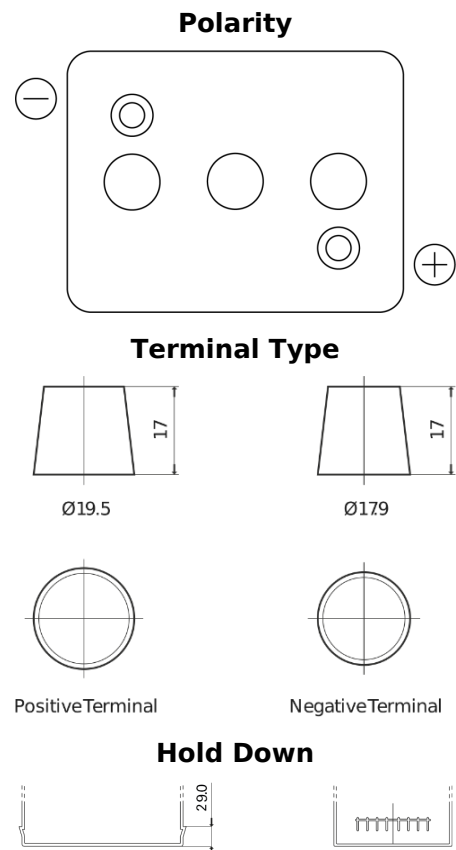

**Product overview**

Batteries for Marine and Leisure

**Vintage EU77-6**

Part number	EU77-6
Technology	Flooded
EAN/GTIN	3661024036177
Voltage	6 V
Capacity	77.0 Ah
CCA	650 A
Length	215 mm
Width	169 mm
Height	184 mm
Box size	H02
Polarity	ETN 0
Terminal Type	EN taper post
Hold Down	B6
Weights (subject of variation)	11.10 kg