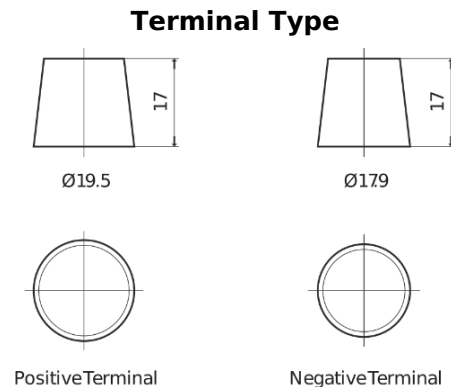

Product overview

Batteries for Marine and Leisure

Vintage EU77-6

Part number	EU77-6
Technology	Flooded
EAN/GTIN	3661024036177
Voltage	6 V
Capacity	77.0 Ah
CCA	650 A
Length	215 mm
Width	169 mm
Height	184 mm
Box size	H02
Polarity	ETN 0
Terminal Type	EN taper post
Hold Down	B6
Weights (subject of variation)	11.10 kg