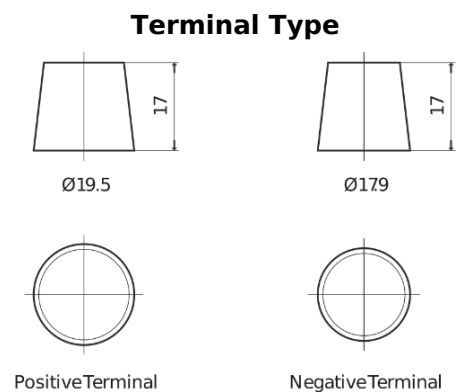

**Product overview**

Batteries for Marine and Leisure

**Vintage EU77-6**

Part number	EU77-6
Technology	Flooded
EAN/GTIN	3661024036177
Voltage	6 V
Capacity	77.0 Ah
CCA	650 A
Length	215 mm
Width	169 mm
Height	184 mm
Box size	H02
Polarity	ETN 0
Terminal Type	EN taper post
Hold Down	B6
Weights (subject of variation)	11.10 kg