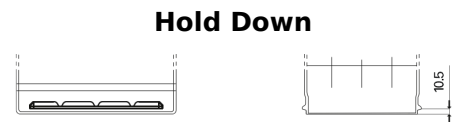

Product overview

Batteries for Cars

Power DB954

Part number	DB954
Technology	Flooded
EAN/GTIN	3661024024457
Voltage	12 V
Capacity	95 Ah
CCA	760 A
Length	306 mm
Width	173 mm
Height	222 mm
Box size	D31
Polarity	ETN 0
Terminal Type	EN taper post
Hold Down	Korean B1
Weights (subject of variation)	20.60 kg