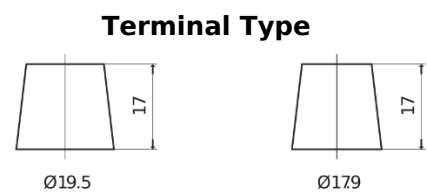

**Product overview**

Batteries for Marine and Leisure

**Vintage EU260-6**

Part number	EU260-6
Technology	Flooded
EAN/GTIN	3661024036115
Voltage	6 V
Capacity	260.0 Ah
CCA	1300 A
Length	345 mm
Width	172 mm
Height	286 mm
Box size	M08
Polarity	ETN 0
Terminal Type	EN taper post
Hold Down	B0
Weights (subject of variation)	39.10 kg