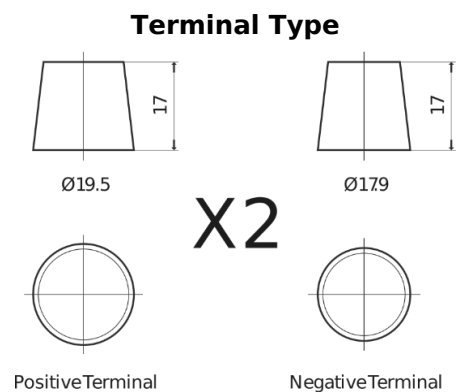

**Product overview**

Batteries for Marine and Leisure

**Vintage EU200-6**

Part number	EU200-6
Technology	Flooded
EAN/GTIN	3661024036139
Voltage	6 V
Capacity	200.0 Ah
CCA	1150 A
Length	398 mm
Width	174 mm
Height	234 mm
Box size	M06
Polarity	ETN 0
Terminal Type	Twin EN taper posts
Hold Down	B0
Weights (subject of variation)	27.80 kg