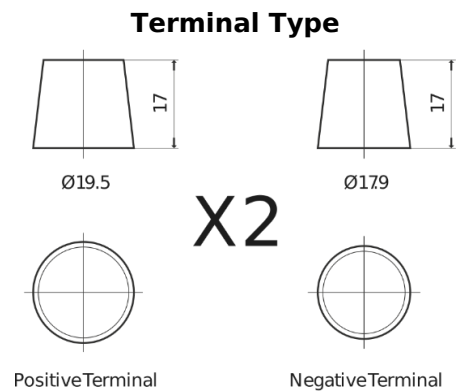

**Product overview**

Batteries for Marine and Leisure

**Vintage EU200-6**

Part number	EU200-6
Technology	Flooded
EAN/GTIN	3661024036139
Voltage	6 V
Capacity	200.0 Ah
CCA	1150 A
Length	398 mm
Width	174 mm
Height	234 mm
Box size	M06
Polarity	ETN 0
Terminal Type	Twin EN taper posts
Hold Down	B0
Weights (subject of variation)	27.80 kg