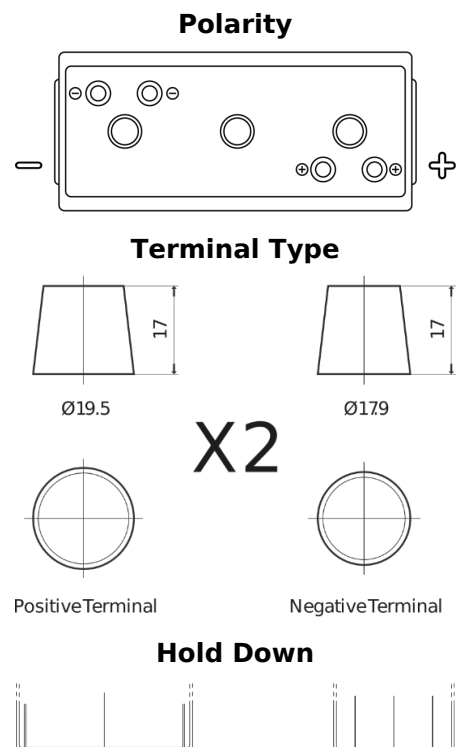

Product overview

Batteries for Marine and Leisure

Vintage EU200-6

Part number	EU200-6
Technology	Flooded
EAN/GTIN	3661024036139
Voltage	6 V
Capacity	200.0 Ah
CCA	1150 A
Length	398 mm
Width	174 mm
Height	234 mm
Box size	M06
Polarity	ETN 0
Terminal Type	Twin EN taper posts
Hold Down	B0
Weights (subject of variation)	27.80 kg