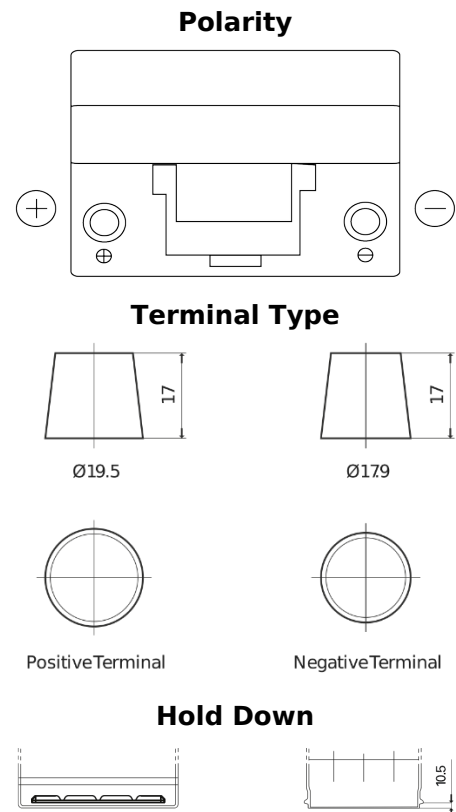

Product overview

Batteries for Cars

Standard TC905

Part number	TC905
Technology	Flooded
EAN/GTIN	3661024054768
Voltage	12 V
Capacity	90 Ah
CCA	680 A
Length	306 mm
Width	173 mm
Height	222 mm
Box size	D31
Polarity	ETN 1
Terminal Type	EN taper post
Hold Down	Korean B1
Weights (subject of variation)	19.90 kg