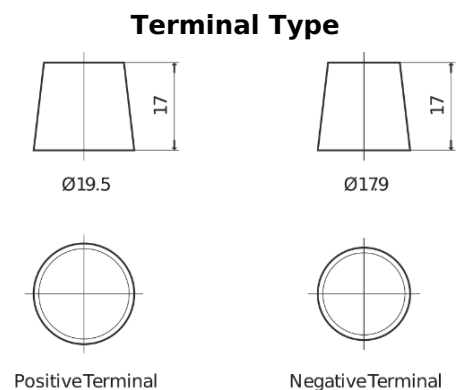

**Product overview**

Batteries for Marine and Leisure

**Vintage EU165-6**

Part number	EU165-6
Technology	Flooded
EAN/GTIN	3661024036146
Voltage	6 V
Capacity	165.0 Ah
CCA	900 A
Length	330 mm
Width	174 mm
Height	234 mm
Box size	M05
Polarity	ETN 0
Terminal Type	EN taper post
Hold Down	B0
Weights (subject of variation)	25.00 kg