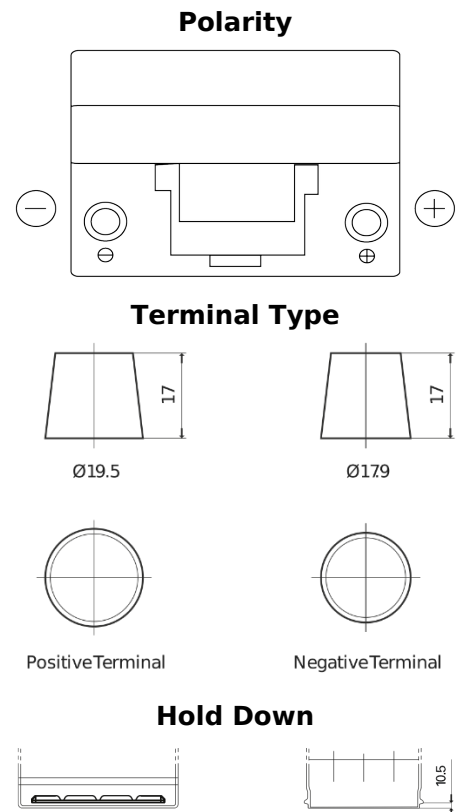

**Product overview**

Batteries for Cars

**Standard TC904**

Part number	TC904
Technology	Flooded
EAN/GTIN	3661024054751
Voltage	12 V
Capacity	90 Ah
CCA	680 A
Length	306 mm
Width	173 mm
Height	222 mm
Box size	D31
Polarity	ETN 0
Terminal Type	EN taper post
Hold Down	Korean B1
Weights (subject of variation)	19.90 kg