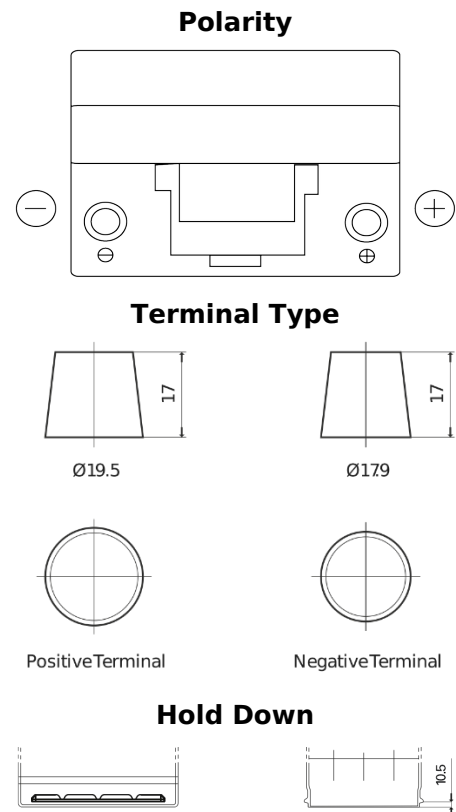

Product overview

Batteries for Cars

Classic EC904

Part number	EC904
Technology	Flooded
EAN/GTIN	3661024034753
Voltage	12 V
Capacity	90 Ah
CCA	680 A
Length	306 mm
Width	173 mm
Height	222 mm
Box size	D31
Polarity	ETN 0
Terminal Type	EN taper post
Hold Down	Korean B1
Weights (subject of variation)	19.90 kg