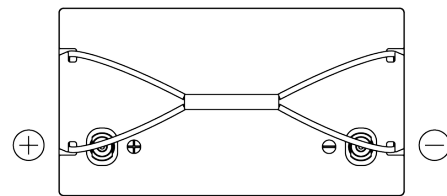

Product overview

Batteries for Marine and Leisure

Equipment Li-Ion EV1300

Part number	EV1300
Technology	Li-Ion
EAN/GTIN	3661024037679
Voltage	12 V
Capacity	100 Ah
Watt hour	1300 Wh
Length	308 mm
Width	168 mm
Height	211 mm
Box size	D31
Polarity	ETN 1
Terminal Type	Female M8
Hold Down	B0
Weights (subject of variation)	12.10 kg

Polarity

Terminal Type

Hold Down

Design, features and specifications are subject to change without notice. We disclaim any representation or warranty, express or implied, concerning the data or recommendations, and in no event shall be liable for any loss or damage claimed to have arisen as a result. Some products may not be available in your local market.