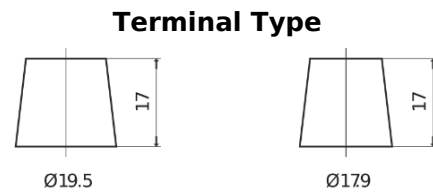

**Product overview**

Batteries for Marine and Leisure

**Equipment ET950**

Part number	ET950
Technology	Flooded
EAN/GTIN	3661024035897
Voltage	12 V
Capacity	135.0 Ah
Watt hour	950 Wh
Length	513 mm
Width	189 mm
Height	223 mm
Box size	D04
Polarity	ETN 3
Terminal Type	EN taper post
Hold Down	B0
Weights (subject of variation)	39.50 kg