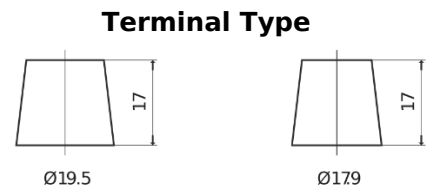

Product overview

Batteries for Cars

Premium EA755

Part number	EA755
Technology	Flooded
EAN/GTIN	3661024034173
Voltage	12 V
Capacity	75 Ah
CCA	630 A
Length	270 mm
Width	173 mm
Height	222 mm
Box size	D26
Polarity	ETN 1
Terminal Type	EN taper post
Hold Down	Korean B1+B6
Weights (subject of variation)	17.40 kg