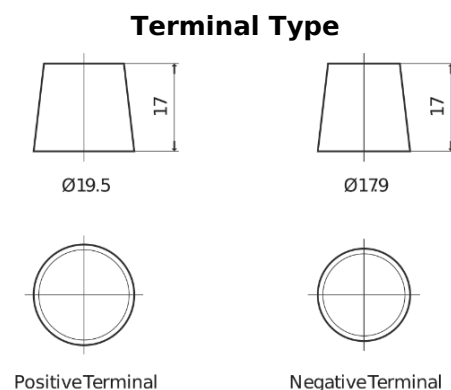

Product overview

Batteries for Marine and Leisure

Equipment ET1600

Part number	ET1600
Technology	Flooded
EAN/GTIN	3661024035873
Voltage	12 V
Capacity	230.0 Ah
Watt hour	1600 Wh
Length	518 mm
Width	274 mm
Height	240 mm
Box size	D06
Polarity	ETN 3
Terminal Type	EN taper post
Hold Down	B0
Weights (subject of variation)	64.80 kg