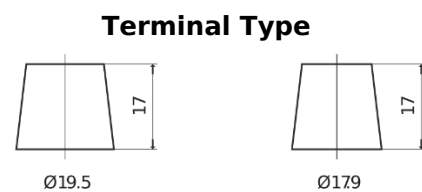

**Product overview**

Batteries for Marine and Leisure

**Equipment ET1300**

Part number	ET1300
Technology	Flooded
EAN/GTIN	3661024035880
Voltage	12 V
Capacity	180.0 Ah
Watt hour	1300 Wh
Length	513 mm
Width	223 mm
Height	223 mm
Box size	D05
Polarity	ETN 3
Terminal Type	EN taper post
Hold Down	B0
Weights (subject of variation)	49.70 kg