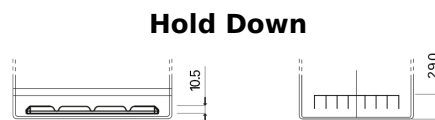

Product overview

Batteries for Cars

Premium EA754

Part number	EA754
Technology	Flooded
EAN/GTIN	3661024034166
Voltage	12 V
Capacity	75 Ah
CCA	630 A
Length	270 mm
Width	173 mm
Height	222 mm
Box size	D26
Polarity	ETN 0
Terminal Type	EN taper post
Hold Down	Korean B1+B6
Weights (subject of variation)	17.40 kg