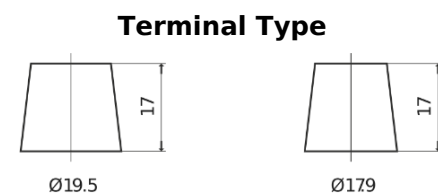

Product overview

Batteries for Marine and Leisure

Equipment GEL ES2400

Part number	ES2400
Technology	GEL
EAN/GTIN	3661024035750
Voltage	12 V
Capacity	210.0 Ah
Watt hour	2400 Wh
Length	518 mm
Width	274 mm
Height	240 mm
Box size	D06
Polarity	ETN 3
Terminal Type	EN taper post
Hold Down	B0
Weights (subject of variation)	63.50 kg