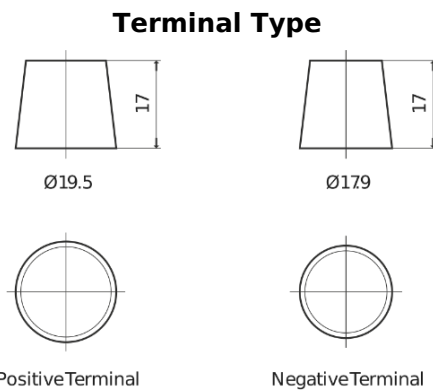

**Product overview**

Batteries for Marine and Leisure

**Dual ER850**

Part number	ER850
Technology	Flooded
EAN/GTIN	3661024037440
Voltage	12 V
Capacity	180.0 Ah
CCA	1000 A
Watt hour	850 Wh
Length	513 mm
Width	223 mm
Height	223 mm
Box size	D05
Polarity	ETN 3
Terminal Type	EN taper post
Hold Down	B0
Weights (subject of variation)	46.10 kg