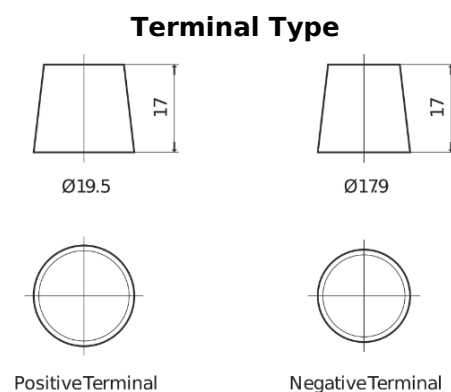

Product overview

Batteries for Marine and Leisure

Dual ER850

Part number	ER850
Technology	Flooded
EAN/GTIN	3661024037440
Voltage	12 V
Capacity	180.0 Ah
CCA	1000 A
Watt hour	850 Wh
Length	513 mm
Width	223 mm
Height	223 mm
Box size	D05
Polarity	ETN 3
Terminal Type	EN taper post
Hold Down	B0
Weights (subject of variation)	46.10 kg