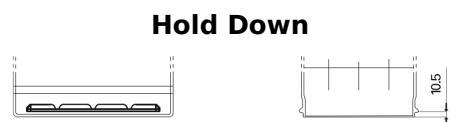

Product overview

Batteries for Cars

Premium EA654

Part number	EA654
Technology	Flooded
EAN/GTIN	3661024034142
Voltage	12 V
Capacity	65 Ah
CCA	580 A
Length	230 mm
Width	173 mm
Height	222 mm
Box size	D23
Polarity	ETN 0
Terminal Type	EN taper post
Hold Down	Korean B1
Weights (subject of variation)	16.00 kg