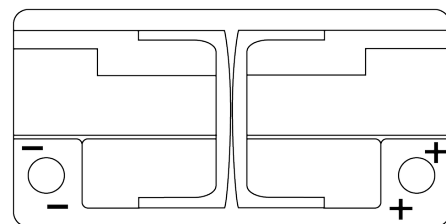

Product overview

Batteries for Marine and Leisure

Dual AGM EP800

Part number	EP800
Technology	AGM
EAN/GTIN	3661024036535
Voltage	12 V
Capacity	95.0 Ah
CCA	850 A
Watt hour	800 Wh
Length	353 mm
Width	175 mm
Height	190 mm
Box size	L05
Polarity	ETN 0
Terminal Type	EN taper post
Hold Down	B13
Weights (subject of variation)	26.10 kg

Polarity

Terminal Type

Positive Terminal

Negative Terminal

Hold Down

Design, features and specifications are subject to change without notice. We disclaim any representation or warranty, express or implied, concerning the data or recommendations, and in no event shall be liable for any loss or damage claimed to have arisen as a result. Some products may not be available in your local market.