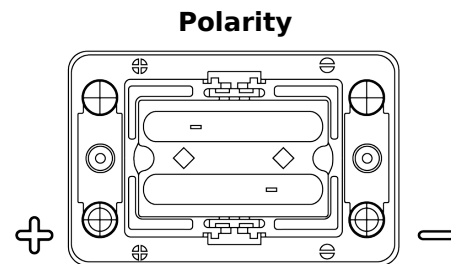

**Product overview**

Batteries for Marine and Leisure

**Dual AGM EP450**

Part number	EP450
Technology	AGM
EAN/GTIN	3661024035972
Voltage	12 V
Capacity	50.0 Ah
CCA	750 A
Watt hour	450 Wh
Length	260 mm
Width	173 mm
Height	206 mm
Box size	G34
Polarity	ETN 1
Terminal Type	SAE M 3/8" - 5/16" taper&stud
Hold Down	B7
Weights (subject of variation)	18.60 kg