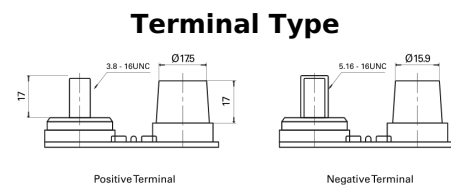

**Product overview**

Batteries for Marine and Leisure

**Dual AGM EP450**

Part number	EP450
Technology	AGM
EAN/GTIN	3661024035972
Voltage	12 V
Capacity	50.0 Ah
CCA	750 A
Watt hour	450 Wh
Length	260 mm
Width	173 mm
Height	206 mm
Box size	G34
Polarity	ETN 1
Terminal Type	SAE M 3/8" - 5/16" taper&stud
Hold Down	B7
Weights (subject of variation)	18.60 kg