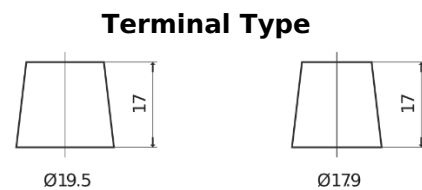

Product overview

Batteries for Marine and Leisure

Dual AGM EP1500

Part number	EP1500
Technology	AGM
EAN/GTIN	3661024035941
Voltage	12 V
Capacity	180.0 Ah
CCA	900 A
Watt hour	1500 Wh
Length	513 mm
Width	223 mm
Height	223 mm
Box size	D05
Polarity	ETN 3
Terminal Type	EN taper post
Hold Down	B0
Weights (subject of variation)	50.00 kg