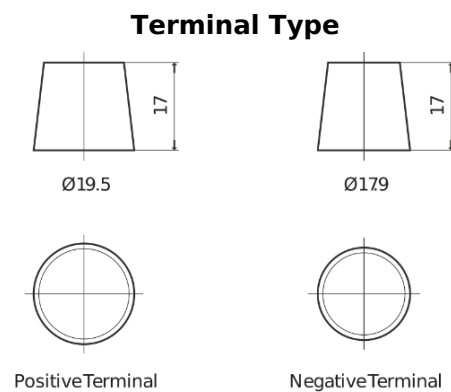

Product overview

Batteries for Marine and Leisure

Dual AGM EP1500

Part number	EP1500
Technology	AGM
EAN/GTIN	3661024035941
Voltage	12 V
Capacity	180.0 Ah
CCA	900 A
Watt hour	1500 Wh
Length	513 mm
Width	223 mm
Height	223 mm
Box size	D05
Polarity	ETN 3
Terminal Type	EN taper post
Hold Down	B0
Weights (subject of variation)	50.00 kg