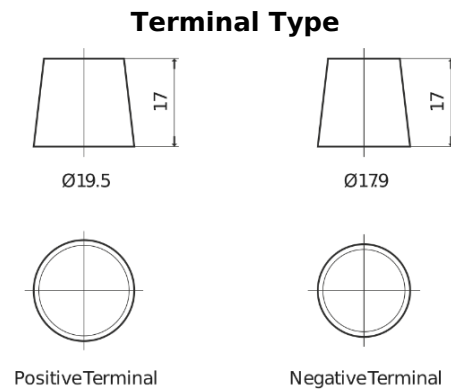

**Product overview**

Batteries for Marine and Leisure

**Dual AGM EP1200**

Part number	EP1200
Technology	AGM
EAN/GTIN	3661024035958
Voltage	12 V
Capacity	140.0 Ah
CCA	700 A
Watt hour	1200 Wh
Length	513 mm
Width	189 mm
Height	223 mm
Box size	D04
Polarity	ETN 3
Terminal Type	EN taper post
Hold Down	B0
Weights (subject of variation)	40.50 kg