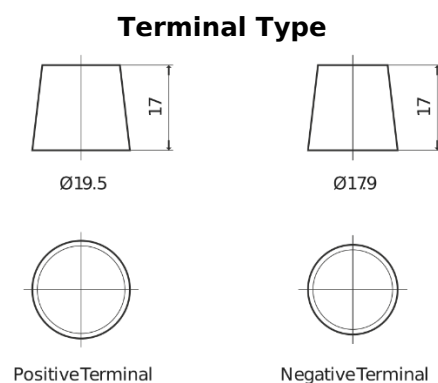

Product overview

Batteries for Marine and Leisure

Dual AGM EP1200

Part number	EP1200
Technology	AGM
EAN/GTIN	3661024035958
Voltage	12 V
Capacity	140.0 Ah
CCA	700 A
Watt hour	1200 Wh
Length	513 mm
Width	189 mm
Height	223 mm
Box size	D04
Polarity	ETN 3
Terminal Type	EN taper post
Hold Down	B0
Weights (subject of variation)	40.50 kg