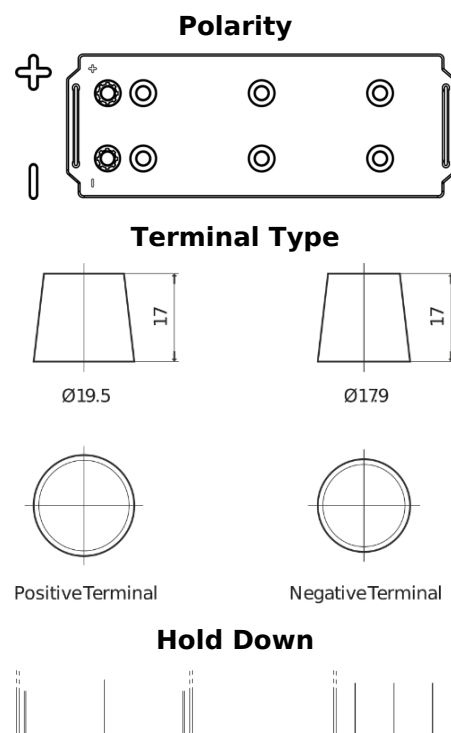

**Product overview**

Batteries for Marine and Leisure

**Start EN900**

Part number	EN900
Technology	Flooded
EAN/GTIN	3661024036061
Voltage	12 V
Capacity	140.0 Ah
CCA	800 A
MCA	900
Length	513 mm
Width	189 mm
Height	223 mm
Box size	D04
Polarity	ETN 3
Terminal Type	EN taper post
Hold Down	B0
Weights (subject of variation)	34.10 kg