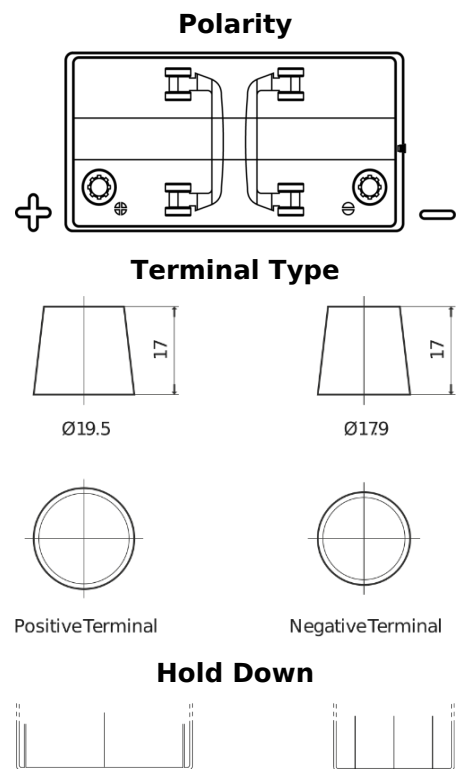

**Product overview**

Batteries for Marine and Leisure

**Start EN850**

Part number	EN850
Technology	Flooded
EAN/GTIN	3661024036078
Voltage	12 V
Capacity	110.0 Ah
CCA	750 A
MCA	850
Length	349 mm
Width	175 mm
Height	235 mm
Box size	D02
Polarity	ETN 1
Terminal Type	EN taper post
Hold Down	B0
Weights (subject of variation)	25.40 kg