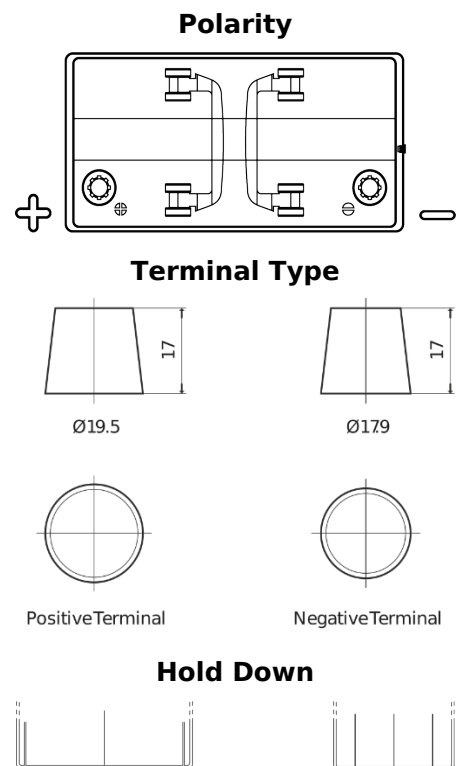

Product overview

Batteries for Marine and Leisure

Start EN850

Part number	EN850
Technology	Flooded
EAN/GTIN	3661024036078
Voltage	12 V
Capacity	110.0 Ah
CCA	750 A
MCA	850
Length	349 mm
Width	175 mm
Height	235 mm
Box size	D02
Polarity	ETN 1
Terminal Type	EN taper post
Hold Down	B0
Weights (subject of variation)	25.40 kg