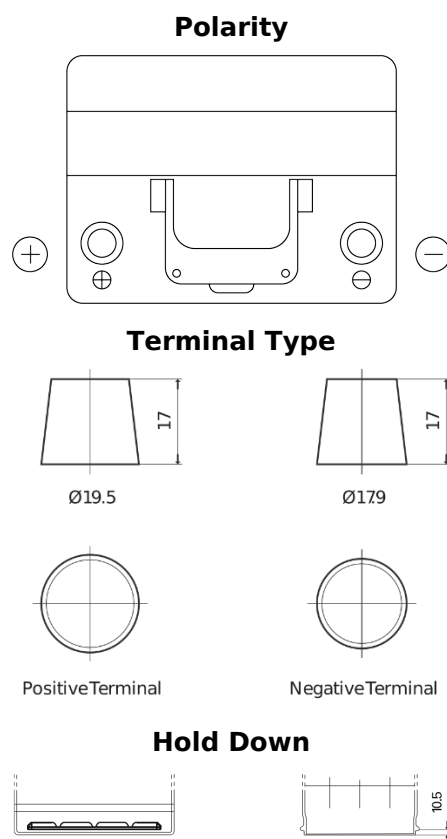

Product overview

Batteries for Cars

Technica TB605

Part number	TB605
Technology	Flooded
EAN/GTIN	3661024054423
Voltage	12 V
Capacity	60 Ah
CCA	480 A
Length	230 mm
Width	173 mm
Height	222 mm
Box size	D23
Polarity	ETN 1
Terminal Type	EN taper post
Hold Down	Korean B1
Weights (subject of variation)	14.60 kg