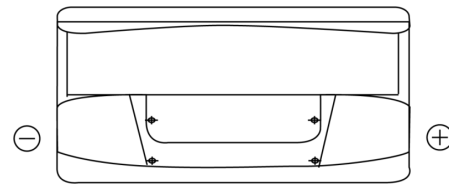

Product overview

Batteries for Marine and Leisure

Start EN800

Part number	EN800
Technology	Flooded
EAN/GTIN	3661024036351
Voltage	12 V
Capacity	90.0 Ah
CCA	720 A
MCA	800
Length	353 mm
Width	175 mm
Height	190 mm
Box size	L05
Polarity	ETN 0
Terminal Type	EN taper post
Hold Down	B13
Weights (subject of variation)	20.50 kg

Polarity

Terminal Type

Positive Terminal

Negative Terminal

Hold Down

Design, features and specifications are subject to change without notice. We disclaim any representation or warranty, express or implied, concerning the data or recommendations, and in no event shall be liable for any loss or damage claimed to have arisen as a result. Some products may not be available in your local market.