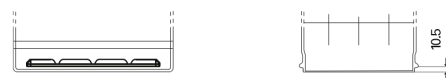

Product overview

Batteries for Cars

Formula FB605

Part number	FB605
Technology	Flooded
EAN/GTIN	3661024044424
Voltage	12 V
Capacity	60 Ah
CCA	480 A
Length	230 mm
Width	173 mm
Height	222 mm
Box size	D23
Polarity	ETN 1
Terminal Type	EN taper post
Hold Down	Korean B1
Weights (subject of variation)	14.60 kg

Polarity

Terminal Type

Positive Terminal

Negative Terminal

Hold Down

Design, features and specifications are subject to change without notice. We disclaim any representation or warranty, express or implied, concerning the data or recommendations, and in no event shall be liable for any loss or damage claimed to have arisen as a result. Some products may not be available in your local market.