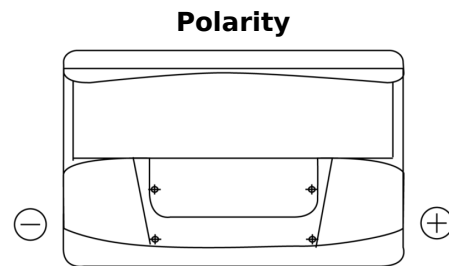

**Product overview**

Batteries for Marine and Leisure

**Start EN750**

Part number	EN750
Technology	Flooded
EAN/GTIN	3661024036085
Voltage	12 V
Capacity	74.0 Ah
CCA	680 A
MCA	750
Length	278 mm
Width	175 mm
Height	190 mm
Box size	L03
Polarity	ETN 0
Terminal Type	EN taper post
Hold Down	B13
Weights (subject of variation)	16.60 kg