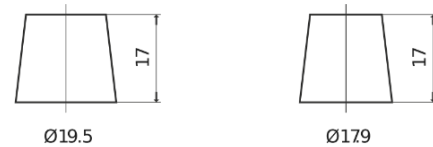

**Product overview**

Batteries for Marine and Leisure

**Start EN750**

Part number	EN750
Technology	Flooded
EAN/GTIN	3661024036085
Voltage	12 V
Capacity	74.0 Ah
CCA	680 A
MCA	750
Length	278 mm
Width	175 mm
Height	190 mm
Box size	L03
Polarity	ETN 0
Terminal Type	EN taper post
Hold Down	B13
Weights (subject of variation)	16.60 kg

**Polarity**

**Terminal Type**

Positive Terminal

Negative Terminal

**Hold Down**

Design, features and specifications are subject to change without notice. We disclaim any representation or warranty, express or implied, concerning the data or recommendations, and in no event shall be liable for any loss or damage claimed to have arisen as a result. Some products may not be available in your local market.