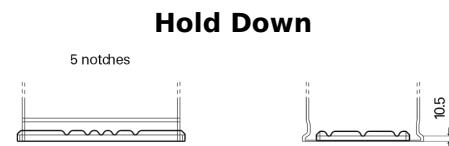

**Product overview**

Batteries for Marine and Leisure

**Start EN750**

Part number	EN750
Technology	Flooded
EAN/GTIN	3661024036085
Voltage	12 V
Capacity	74.0 Ah
CCA	680 A
MCA	750
Length	278 mm
Width	175 mm
Height	190 mm
Box size	L03
Polarity	ETN 0
Terminal Type	EN taper post
Hold Down	B13
Weights (subject of variation)	16.60 kg