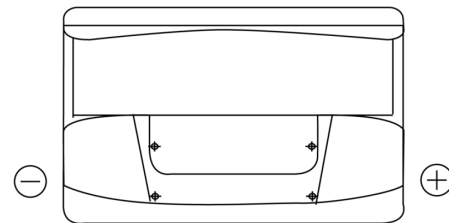

**Product overview**

Batteries for Marine and Leisure

**Start EN750**

Part number	EN750
Technology	Flooded
EAN/GTIN	3661024036085
Voltage	12 V
Capacity	74.0 Ah
CCA	680 A
MCA	750
Length	278 mm
Width	175 mm
Height	190 mm
Box size	L03
Polarity	ETN 0
Terminal Type	EN taper post
Hold Down	B13
Weights (subject of variation)	16.60 kg

**Polarity**

**Terminal Type**

Positive Terminal

Negative Terminal

**Hold Down**

Design, features and specifications are subject to change without notice. We disclaim any representation or warranty, express or implied, concerning the data or recommendations, and in no event shall be liable for any loss or damage claimed to have arisen as a result. Some products may not be available in your local market.