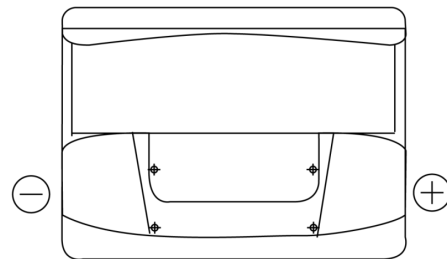

Product overview

Batteries for Marine and Leisure

Start EN600

Part number	EN600
Technology	Flooded
EAN/GTIN	3661024036092
Voltage	12 V
Capacity	62.0 Ah
CCA	540 A
MCA	600
Length	242 mm
Width	175 mm
Height	190 mm
Box size	L02
Polarity	ETN 0
Terminal Type	EN taper post
Hold Down	B13
Weights (subject of variation)	14.20 kg

Polarity

Terminal Type

Positive Terminal

Negative Terminal

Hold Down

Design, features and specifications are subject to change without notice. We disclaim any representation or warranty, express or implied, concerning the data or recommendations, and in no event shall be liable for any loss or damage claimed to have arisen as a result. Some products may not be available in your local market.