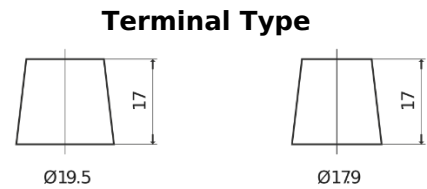

Product overview

Batteries for Cars

Excell EB605

Part number	EB605
Technology	Flooded
EAN/GTIN	3661024034425
Voltage	12 V
Capacity	60 Ah
CCA	480 A
Length	230 mm
Width	173 mm
Height	222 mm
Box size	D23
Polarity	ETN 1
Terminal Type	EN taper post
Hold Down	Korean B1
Weights (subject of variation)	14.60 kg