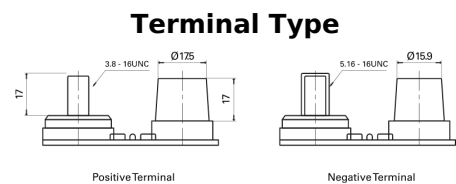

Product overview

Batteries for Marine and Leisure

Start AGM EM1000

Part number	EM1000
Technology	AGM
EAN/GTIN	3661024036023
Voltage	12 V
Capacity	50.0 Ah
CCA	800 A
MCA	1000
Length	260 mm
Width	173 mm
Height	206 mm
Box size	G34
Polarity	ETN 1
Terminal Type	SAE M 3/8"- 5/16" taper&stud
Hold Down	B7
Weights (subject of variation)	17.90 kg