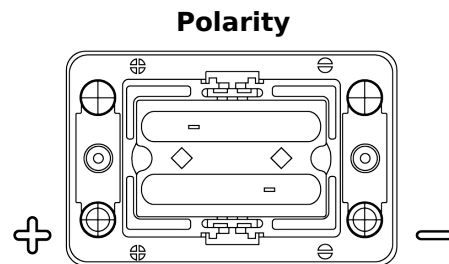

Product overview

Batteries for Marine and Leisure

Start AGM EM1000

Part number	EM1000
Technology	AGM
EAN/GTIN	3661024036023
Voltage	12 V
Capacity	50.0 Ah
CCA	800 A
MCA	1000
Length	260 mm
Width	173 mm
Height	206 mm
Box size	G34
Polarity	ETN 1
Terminal Type	SAE M 3/8"- 5/16" taper&stud
Hold Down	B7
Weights (subject of variation)	17.90 kg