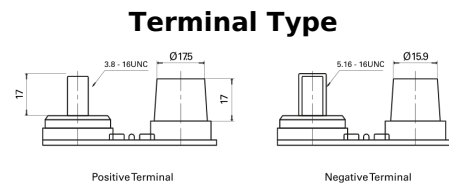

Product overview

Batteries for Marine and Leisure

Start AGM EM1000

Part number	EM1000
Technology	AGM
EAN/GTIN	3661024036023
Voltage	12 V
Capacity	50.0 Ah
CCA	800 A
MCA	1000
Length	260 mm
Width	173 mm
Height	206 mm
Box size	G34
Polarity	ETN 1
Terminal Type	SAE M 3/8"- 5/16" taper&stud
Hold Down	B7
Weights (subject of variation)	17.90 kg