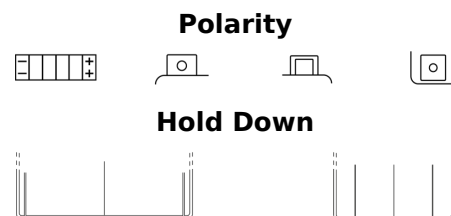

**Product overview**

Batteries for Motorcycles, ATVs, Snowmobiles, Garden

**Li-Ion ELTX20H**

Part number	ELTX20H
Technology	Li-Ion
EAN/GTIN	3661024036856
Voltage	12 V
Capacity	7.0 Ah
CCA	380 A
Watt hour	84 Wh
Length	175 mm
Width	90 mm
Height	130 mm
Box size	C77
Polarity	ETN 1
Terminal Type	M12 (Squad Terminals)
Hold Down	B0
Weights (subject of variation)	1.30 kg