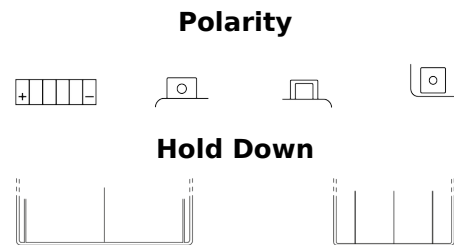

Product overview

Batteries for Motorcycles, ATVs, Snowmobiles, Garden

Li-Ion ELTX14H

Part number	ELTX14H
Technology	Li-Ion
EAN/GTIN	3661024036801
Voltage	12 V
Capacity	4.0 Ah
CCA	240 A
Watt hour	48 Wh
Length	150 mm
Width	90 mm
Height	95 mm
Box size	C53
Polarity	ETN 1
Terminal Type	M12
Hold Down	B0
Weights (subject of variation)	0.90 kg