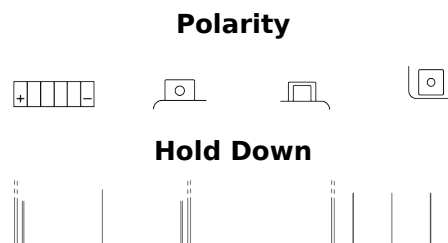

Product overview

Batteries for Motorcycles, ATVs, Snowmobiles, Garden

Li-Ion ELTX12

Part number	ELTX12
Technology	Li-Ion
EAN/GTIN	3661024036832
Voltage	12 V
Capacity	3.5 Ah
CCA	210 A
Watt hour	42 Wh
Length	150 mm
Width	90 mm
Height	95 mm
Box size	C53
Polarity	ETN 1
Terminal Type	M12
Hold Down	B0
Weights (subject of variation)	0.80 kg