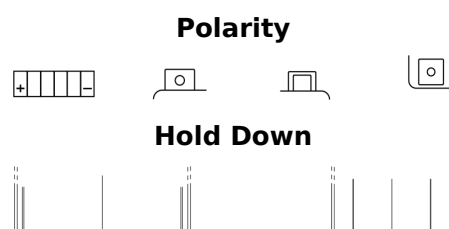

Product overview

Batteries for Motorcycles, ATVs, Snowmobiles, Garden

Li-Ion ELTX12

Part number	ELTX12
Technology	Li-Ion
EAN/GTIN	3661024036832
Voltage	12 V
Capacity	3.5 Ah
CCA	210 A
Watt hour	42 Wh
Length	150 mm
Width	90 mm
Height	95 mm
Box size	C53
Polarity	ETN 1
Terminal Type	M12
Hold Down	B0
Weights (subject of variation)	0.80 kg