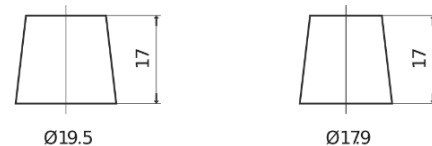

**Product overview**

Batteries for Cars

**EFB EL700**

Part number	EL700
Technology	EFB
EAN/GTIN	3661024035699
Voltage	12 V
Capacity	70.0 Ah
CCA	760 A
Length	278 mm
Width	175 mm
Height	190 mm
Box size	L03
Polarity	ETN 0
Terminal Type	EN taper post
Hold Down	B13
Weights (subject of variation)	19.30 kg

**Polarity**

**Terminal Type**

Positive Terminal

Negative Terminal

**Hold Down**

Design, features and specifications are subject to change without notice. We disclaim any representation or warranty, express or implied, concerning the data or recommendations, and in no event shall be liable for any loss or damage claimed to have arisen as a result. Some products may not be available in your local market.