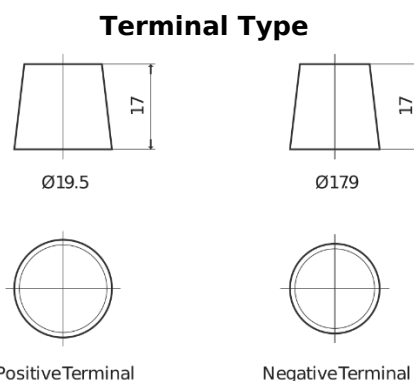

Product overview

Batteries for Trucks, Buses, Construction, Agriculture

PowerPRO Agri&Construction EJ2353

Part number	EJ2353
Technology	Flooded
EAN/GTIN	3661024036924
Voltage	12 V
Capacity	235 Ah
CCA	1450 A
Length	518 mm
Width	274 mm
Height	240 mm
Box size	D06
Polarity	ETN 3
Terminal Type	EN taper post
Hold Down	B0
Weights (subject of variation)	59.70 kg