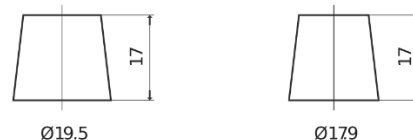

**Product overview**

Batteries for Cars

**Technica TB455**

Part number	TB455
Technology	Flooded
EAN/GTIN	3661024054386
Voltage	12 V
Capacity	45 Ah
CCA	330 A
Length	237 mm
Width	127 mm
Height	227 mm
Box size	B24
Polarity	ETN 1
Terminal Type	EN taper post
Hold Down	B0
Weights (subject of variation)	11.40 kg

**Polarity**

**Terminal Type**

Positive Terminal

Negative Terminal

**Hold Down**

Design, features and specifications are subject to change without notice. We disclaim any representation or warranty, express or implied, concerning the data or recommendations, and in no event shall be liable for any loss or damage claimed to have arisen as a result. Some products may not be available in your local market.