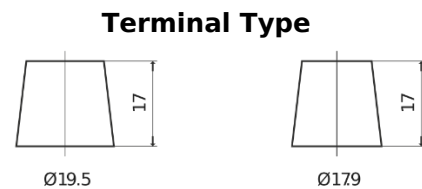

Product overview

Batteries for Trucks, Buses, Construction, Agriculture

PowerPRO FF2353

Part number	FF2353
Technology	Flooded
EAN/GTIN	3661024045322
Voltage	12 V
Capacity	235 Ah
CCA	1300 A
Length	518 mm
Width	274 mm
Height	240 mm
Box size	D06
Polarity	ETN 3
Terminal Type	EN taper post
Hold Down	B0
Weights (subject of variation)	56.30 kg