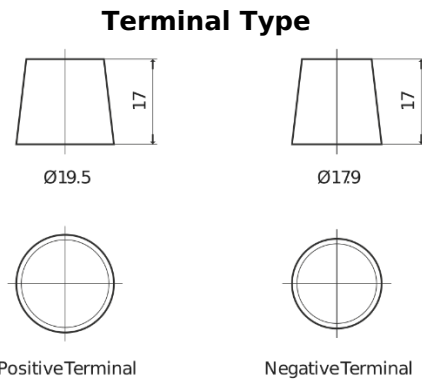

**Product overview**

Batteries for Trucks, Buses, Construction, Agriculture

**PowerPRO EF2353**

Part number	EF2353
Technology	Flooded
EAN/GTIN	3661024035323
Voltage	12 V
Capacity	235 Ah
CCA	1300 A
Length	518 mm
Width	274 mm
Height	240 mm
Box size	D06
Polarity	ETN 3
Terminal Type	EN taper post
Hold Down	B0
Weights (subject of variation)	56.30 kg