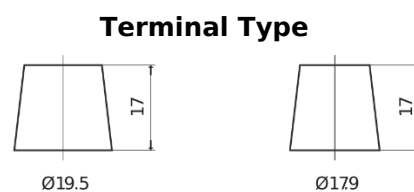

Product overview

Batteries for Trucks, Buses, Construction, Agriculture

StartPRO EG2254

| | |
|--------------------------------|---------------|
| Part number | EG2254 |
| Technology | Flooded |
| EAN/GTIN | 3661024037556 |
| Voltage | 12 V |
| Capacity | 225 Ah |
| CCA | 1200 A |
| Length | 518 mm |
| Width | 274 mm |
| Height | 240 mm |
| Box size | D06 |
| Polarity | ETN 4 |
| Terminal Type | EN taper post |
| Hold Down | B0 |
| Weights (subject of variation) | 54.90 kg |