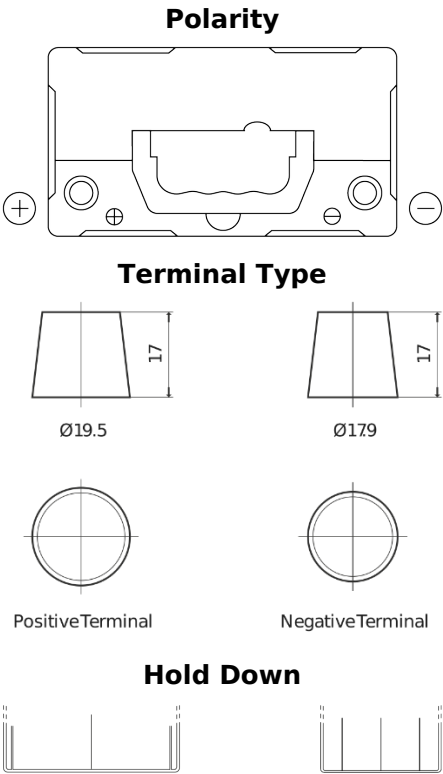

Product overview

Batteries for Cars

Formula FB455

Part number	FB455
Technology	Flooded
EAN/GTIN	3661024044387
Voltage	12 V
Capacity	45 Ah
CCA	330 A
Length	237 mm
Width	127 mm
Height	227 mm
Box size	B24
Polarity	ETN 1
Terminal Type	EN taper post
Hold Down	B0
Weights (subject of variation)	11.40 kg