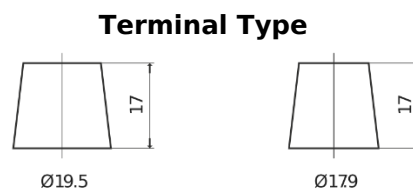

Product overview

Batteries for Trucks, Buses, Construction, Agriculture

StartPRO EG2253

Part number	EG2253
Technology	Flooded
EAN/GTIN	3661024037549
Voltage	12 V
Capacity	225 Ah
CCA	1200 A
Length	518 mm
Width	274 mm
Height	240 mm
Box size	D06
Polarity	ETN 3
Terminal Type	EN taper post
Hold Down	B0
Weights (subject of variation)	54.90 kg