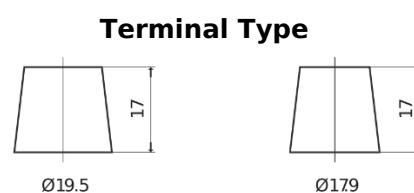

**Product overview**

Batteries for Trucks, Buses, Construction, Agriculture

**StartPRO DG2253**

Part number	DG2253
Technology	Flooded
EAN/GTIN	3661024026963
Voltage	12 V
Capacity	225 Ah
CCA	1200 A
Length	518 mm
Width	274 mm
Height	240 mm
Box size	D06
Polarity	ETN 3
Terminal Type	EN taper post
Hold Down	B0
Weights (subject of variation)	54.90 kg