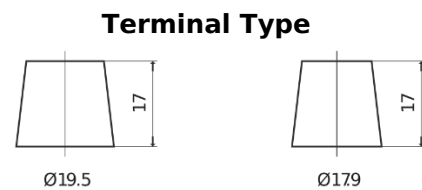

Product overview

Batteries for Trucks, Buses, Construction, Agriculture

PowerPRO Agri&Construction EJ1723

Part number	EJ1723
Technology	Flooded
EAN/GTIN	3661024036917
Voltage	12 V
Capacity	172.0 Ah
CCA	1390 A
Length	513 mm
Width	223 mm
Height	223 mm
Box size	D05
Polarity	ETN 3
Terminal Type	EN taper post
Hold Down	B0
Weights (subject of variation)	48.80 kg