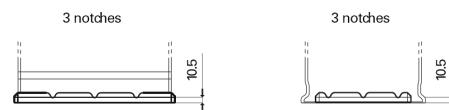

**Product overview**

Batteries for Trucks, Buses, Construction, Agriculture

**PowerPRO Agri&Construction EJ1355**

Part number	EJ1355
Technology	Flooded
EAN/GTIN	3661024036955
Voltage	12 V
Capacity	135.0 Ah
CCA	1000 A
Length	514 mm
Width	175 mm
Height	210 mm
Box size	DB8
Polarity	ETN 3
Terminal Type	EN taper post
Hold Down	B3
Weights (subject of variation)	36.00 kg

**Polarity**

**Terminal Type**

Positive Terminal      Negative Terminal

**Hold Down**

Design, features and specifications are subject to change without notice. We disclaim any representation or warranty, express or implied, concerning the data or recommendations, and in no event shall be liable for any loss or damage claimed to have arisen as a result. Some products may not be available in your local market.