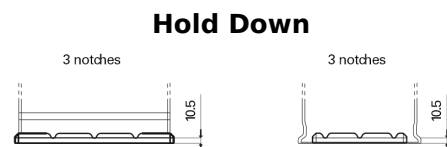

Product overview

Batteries for Trucks, Buses, Construction, Agriculture

PowerPRO Agri&Construction EJ1355

Part number	EJ1355
Technology	Flooded
EAN/GTIN	3661024036955
Voltage	12 V
Capacity	135.0 Ah
CCA	1000 A
Length	514 mm
Width	175 mm
Height	210 mm
Box size	DB8
Polarity	ETN 3
Terminal Type	EN taper post
Hold Down	B3
Weights (subject of variation)	36.00 kg