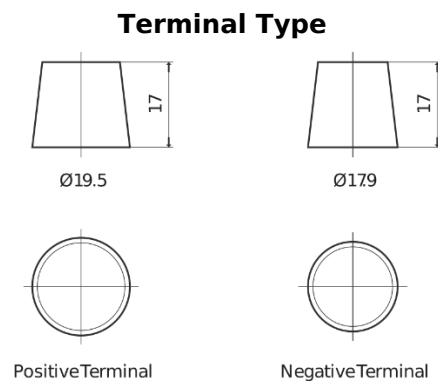

Product overview

Batteries for Trucks, Buses, Construction, Agriculture

PowerPRO Agri&Construction EJ1355

Part number	EJ1355
Technology	Flooded
EAN/GTIN	3661024036955
Voltage	12 V
Capacity	135.0 Ah
CCA	1000 A
Length	514 mm
Width	175 mm
Height	210 mm
Box size	DB8
Polarity	ETN 3
Terminal Type	EN taper post
Hold Down	B3
Weights (subject of variation)	36.00 kg