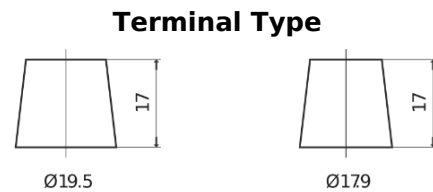

Product overview

Batteries for Trucks, Buses, Construction, Agriculture

StartPRO EG2254

Part number	EG2254
Technology	Flooded
EAN/GTIN	3661024037556
Voltage	12 V
Capacity	225.0 Ah
CCA	1200 A
Length	518 mm
Width	274 mm
Height	240 mm
Box size	D06
Polarity	ETN 4
Terminal Type	EN taper post
Hold Down	B0
Weights (subject of variation)	54.90 kg