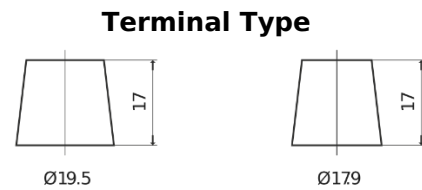

Product overview

Batteries for Trucks, Buses, Construction, Agriculture

StartPRO EG2254

Part number	EG2254
Technology	Flooded
EAN/GTIN	3661024037556
Voltage	12 V
Capacity	225.0 Ah
CCA	1200 A
Length	518 mm
Width	274 mm
Height	240 mm
Box size	D06
Polarity	ETN 4
Terminal Type	EN taper post
Hold Down	B0
Weights (subject of variation)	54.90 kg