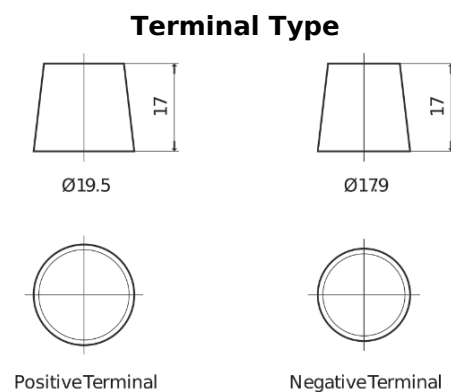

Product overview

Batteries for Trucks, Buses, Construction, Agriculture

StartPRO EG2253

Part number	EG2253
Technology	Flooded
EAN/GTIN	3661024037549
Voltage	12 V
Capacity	225.0 Ah
CCA	1200 A
Length	518 mm
Width	274 mm
Height	240 mm
Box size	D06
Polarity	ETN 3
Terminal Type	EN taper post
Hold Down	B0
Weights (subject of variation)	54.90 kg