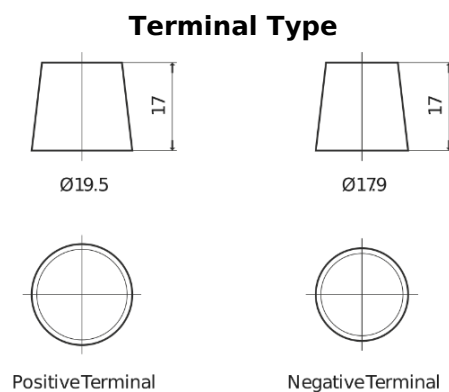

Product overview

Batteries for Trucks, Buses, Construction, Agriculture

StartPRO EG1806

Part number	EG1806
Technology	Flooded
EAN/GTIN	3661024035507
Voltage	12 V
Capacity	180.0 Ah
CCA	1000 A
Length	510 mm
Width	218 mm
Height	225 mm
Box size	D09
Polarity	ETN 4
Terminal Type	EN taper post
Hold Down	B3
Weights (subject of variation)	43.00 kg