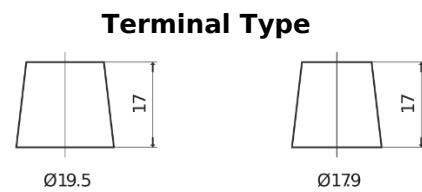

Product overview

Batteries for Trucks, Buses, Construction, Agriculture

StartPRO EG1803

Part number	EG1803
Technology	Flooded
EAN/GTIN	3661024035446
Voltage	12 V
Capacity	180.0 Ah
CCA	1000 A
Length	513 mm
Width	223 mm
Height	223 mm
Box size	D05
Polarity	ETN 3
Terminal Type	EN taper post
Hold Down	B0
Weights (subject of variation)	42.80 kg