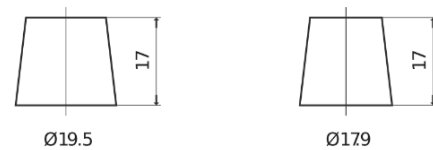

Terminal Type