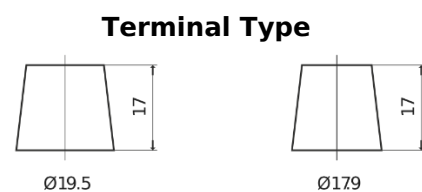

Product overview

Batteries for Trucks, Buses, Construction, Agriculture

StartPRO EG1403

Part number	EG1403
Technology	Flooded
EAN/GTIN	3661024035422
Voltage	12 V
Capacity	140.0 Ah
CCA	800 A
Length	513 mm
Width	189 mm
Height	223 mm
Box size	D04
Polarity	ETN 3
Terminal Type	EN taper post
Hold Down	B0
Weights (subject of variation)	34.10 kg