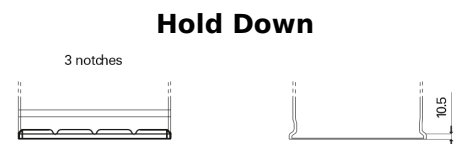

**Product overview**

Batteries for Trucks, Buses, Construction, Agriculture

**StartPRO EG1402**

Part number	EG1402
Technology	Flooded
EAN/GTIN	3661024035347
Voltage	12 V
Capacity	140.0 Ah
CCA	900 A
Length	508 mm
Width	175 mm
Height	205 mm
Box size	ATM
Polarity	ETN 0
Terminal Type	EN taper post
Hold Down	B1
Weights (subject of variation)	33.80 kg