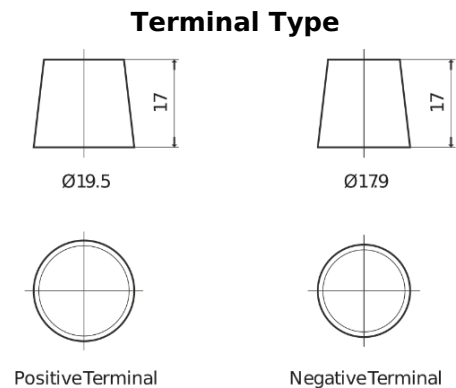

**Product overview**

Batteries for Trucks, Buses, Construction, Agriculture

**StartPRO EG1402**

Part number	EG1402
Technology	Flooded
EAN/GTIN	3661024035347
Voltage	12 V
Capacity	140.0 Ah
CCA	900 A
Length	508 mm
Width	175 mm
Height	205 mm
Box size	ATM
Polarity	ETN 0
Terminal Type	EN taper post
Hold Down	B1
Weights (subject of variation)	33.80 kg