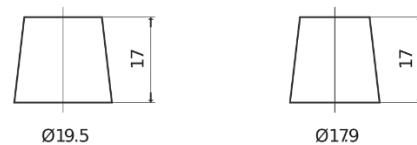

**Product overview**

Batteries for Trucks, Buses, Construction, Agriculture

**StartPRO EG1402**

Part number	EG1402
Technology	Flooded
EAN/GTIN	3661024035347
Voltage	12 V
Capacity	140.0 Ah
CCA	900 A
Length	508 mm
Width	175 mm
Height	205 mm
Box size	ATM
Polarity	ETN 0
Terminal Type	EN taper post
Hold Down	B1
Weights (subject of variation)	33.80 kg

**Polarity**

**Terminal Type**

Positive Terminal

Negative Terminal

**Hold Down**

Design, features and specifications are subject to change without notice. We disclaim any representation or warranty, express or implied, concerning the data or recommendations, and in no event shall be liable for any loss or damage claimed to have arisen as a result. Some products may not be available in your local market.