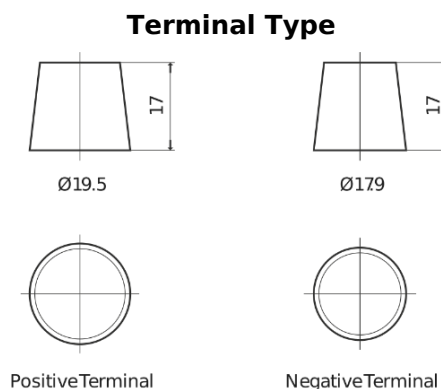

Product overview

Batteries for Trucks, Buses, Construction, Agriculture

StartPRO EG1355

Part number	EG1355
Technology	Flooded
EAN/GTIN	3661024035521
Voltage	12 V
Capacity	135.0 Ah
CCA	1000 A
Length	514 mm
Width	175 mm
Height	210 mm
Box size	DB8
Polarity	ETN 3
Terminal Type	EN taper post
Hold Down	B3
Weights (subject of variation)	36.00 kg