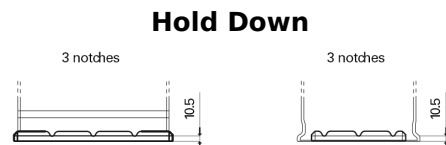

**Product overview**

Batteries for Trucks, Buses, Construction, Agriculture

**StartPRO EG1355**

Part number	EG1355
Technology	Flooded
EAN/GTIN	3661024035521
Voltage	12 V
Capacity	135.0 Ah
CCA	1000 A
Length	514 mm
Width	175 mm
Height	210 mm
Box size	DB8
Polarity	ETN 3
Terminal Type	EN taper post
Hold Down	B3
Weights (subject of variation)	36.00 kg