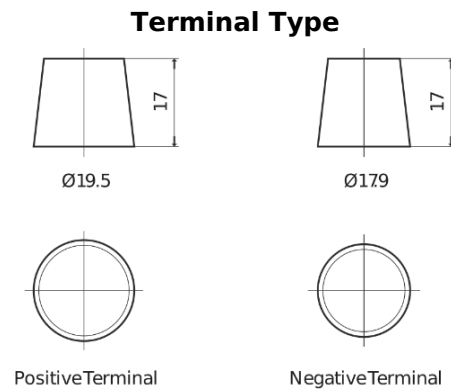

**Product overview**

Batteries for Trucks, Buses, Construction, Agriculture

**StartPRO EG1353**

Part number	EG1353
Technology	Flooded
EAN/GTIN	3661024035545
Voltage	12 V
Capacity	135.0 Ah
CCA	1000 A
Length	514 mm
Width	218 mm
Height	210 mm
Box size	DB9
Polarity	ETN 3
Terminal Type	EN taper post
Hold Down	B0
Weights (subject of variation)	39.80 kg