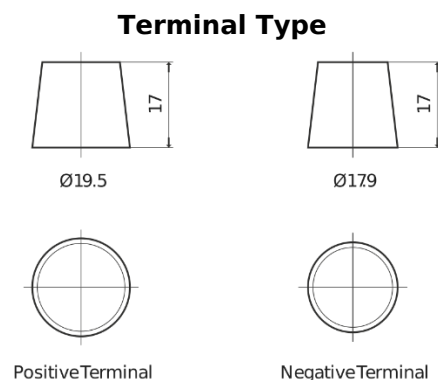

Product overview

Batteries for Trucks, Buses, Construction, Agriculture

StartPRO EG1250

Part number	EG1250
Technology	Flooded
EAN/GTIN	3661024035408
Voltage	12 V
Capacity	125.0 Ah
CCA	760 A
Length	349 mm
Width	175 mm
Height	285 mm
Box size	D03
Polarity	ETN 0
Terminal Type	EN taper post
Hold Down	B0
Weights (subject of variation)	29.50 kg